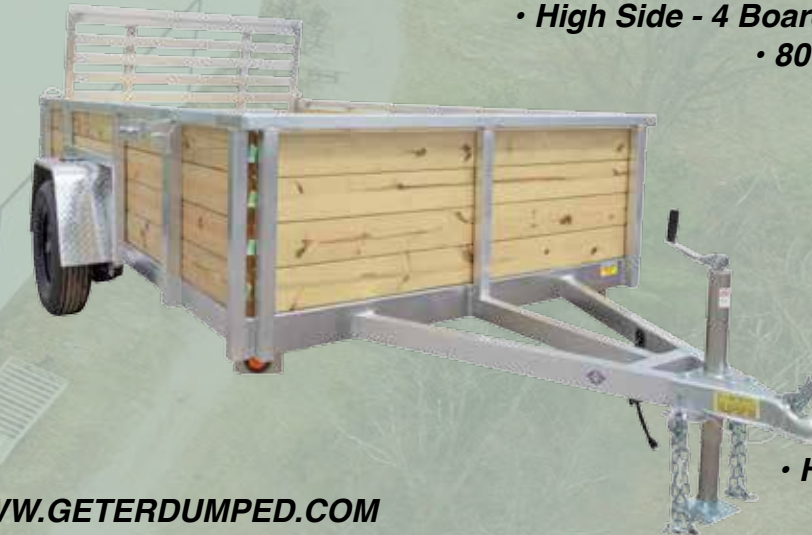

• High Side - 4 Boards - HD Gate
• 8012ALDX3.5K