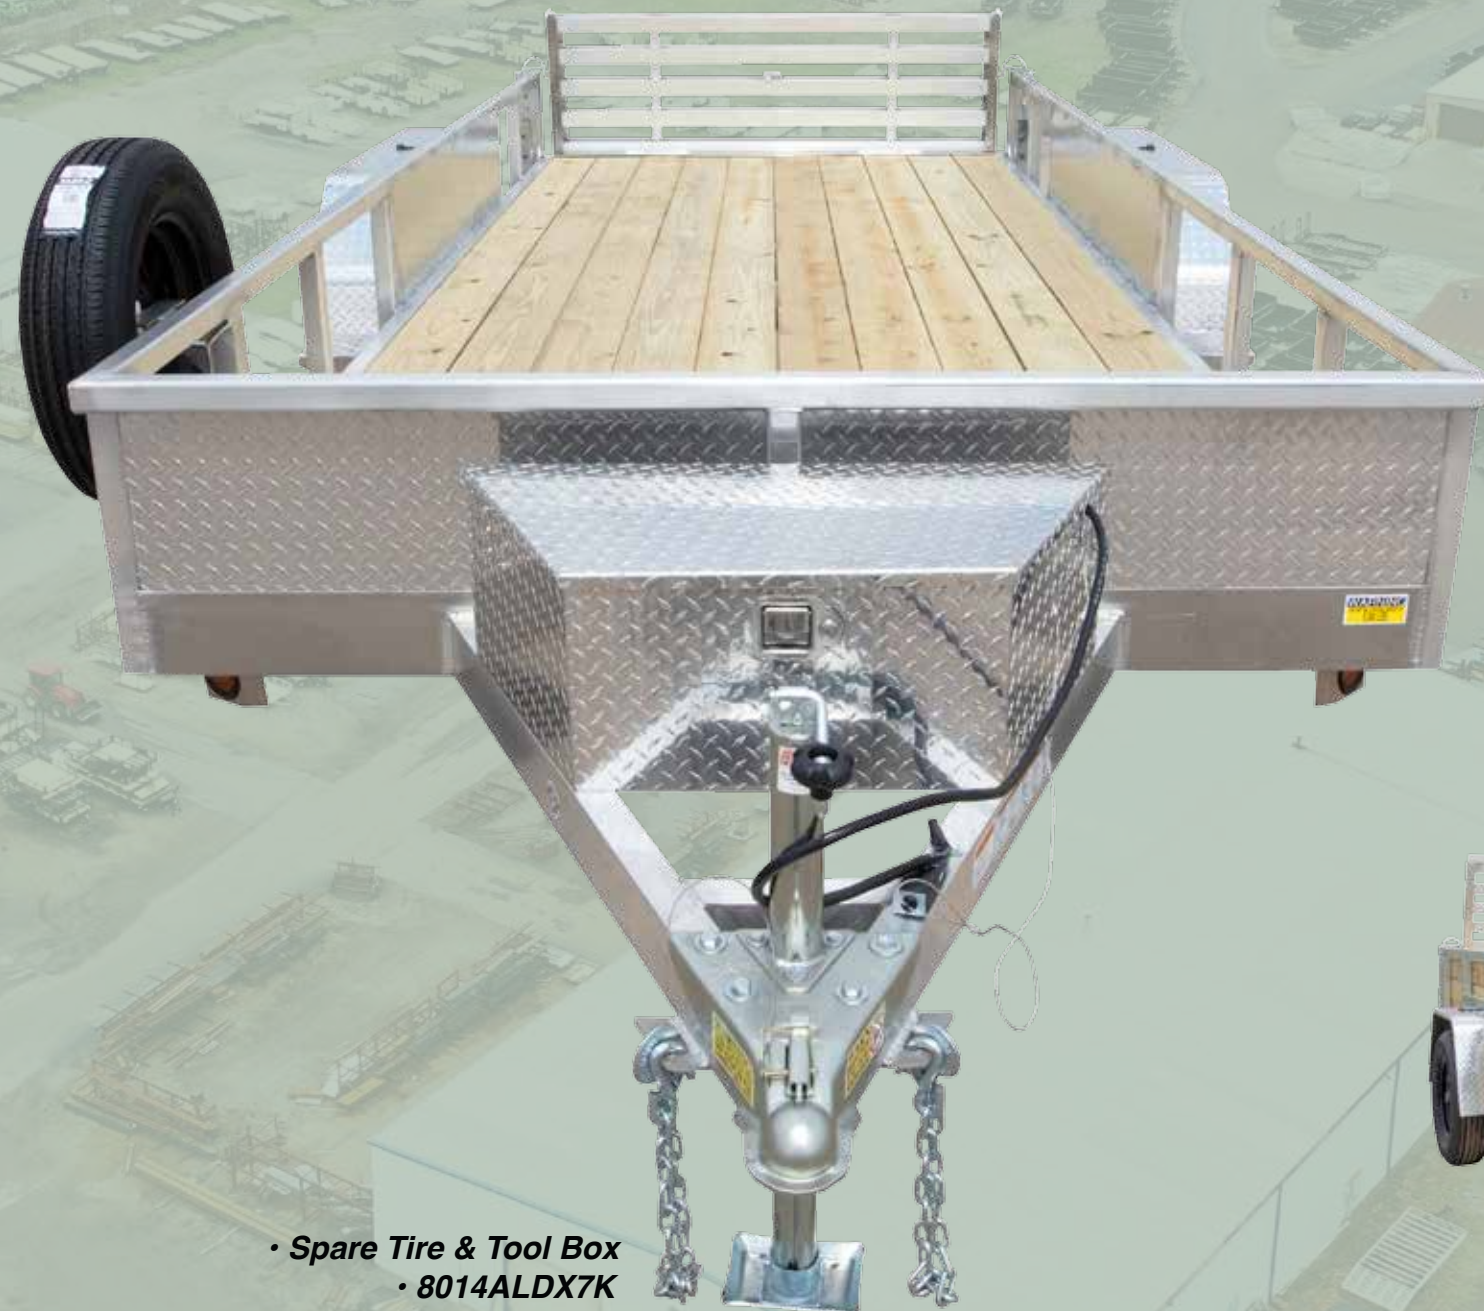

ALUMINUM DELUXE UTILITY TRAILERS

62 WIDE	8'	3.5K	628ALDX3.5K	SA	62" x 8'	3500	
	10'	3.5K	6210ALDX3.5K	SA	62" x 10'	3500	
	12'	3.5K	6212ALDX3.5K	SA	62" x 12'	3500	
	14'	3.5K	6214ALDX3.5K	SA	62" X 14'	3500	
74 WIDE	10'	3.5K	7410ALDX3.5K	SA	74" x 10'	3500	
	12'	3.5K	7412ALDX3.5K	SA	74" x 12'	3500	
		7K	7412ALDX7K	TA	74" x 12'	3500	
	14'	3.5K	7414ALDX3.5K	SA	74" X 14'	3500	
7K		7414ALDX7K	TA	74" X 14'	3500		
80 WIDE	10'	3.5K	8010ALDX3.5K	SA	80" X 10'	3500	
		7K	8010ALDX7K	TA	80" X 10'	3500	
	12'	3.5K	8012ALDX3.5K	SA	80" X 12'	3500	
		7K	8012ALDX7K	TA	80" X 12'	3500	
	14'	3.5K	8014ALDX3.5K	SA	80" X 14'	3500	
		7K	8014ALDX7K	TA	80" X 14'	3500	
	16'	7K	8016ALDX7K	TA	80" X 16'	3500	
	18'	7K	8018ALDX7K	TA	80" X 18'	3500	

STANDARD FEATURES

SEALED WIRE HARNESS
ZINC COATED RUNNING GEAR
ZINC 2K A-FRAME JACK
SPARE TIRE MOUNT
2" TUBE UPRIGHTS AND TOP RAIL
2 X 8 TREATED LUMBER
5 WELDED TIE DOWNS
ATP ACROSS FRONT
4" DROP AXLES
BI-FOLD GATE
INTEGRATED TONGUE
CENTER DRAW BAR

3.5K

2 X 3 TUBE DRAWBARS
2" A-FRAME COUPLER

7K

2 X 4 TUBE DRAWBARS
2-5/16" A-FRAME COUPLER
SINGLE BRAKE AXLE

	3.5K	
TIRES:	205/75R15	SA
AXLES:	3500#	
SPRING:	EYE	
HUB:	GREASE	
	7K	
TIRES:	205/75R15	TA
AXLES:	3500#	
SPRING:	EYE	
HUB:	GREASE	

AXLE / TIRE OPTIONS:

205/75R15 SPARE	
ALUM RIMS (PER AXLE)	
ALUMINUM SPARE	
BRAKE AXLE (SA)	
2ND BRAKE AXLE (TA)	

WWW.GETERDUMPED.COM

DELUXE ALUMINUM UTILITY TRAILERS

• Spare Tire & Tool Box
• 8014ALDX7K

ALUMINUM DELUXE UTILITY TRAILER OPTIONS

POPULAR OPTIONS BY LENGTH:

	8'	10'	12'	14'	16'	18'
ALUMINUM FLOOR						
TIE DOWN RAIL						
DOUBLE CROSSMEMBERS						
ATP SIDES						
HIGHSIDE OPTION (3-BOARDS GAP)						
HIGHSIDE OPTION (4-BOARDS TIGHT)						
ATP SIDES ON HIGHSIDES						

POPULAR OPTIONS:

2-5/16" ADJ COUPLER	
2-5/16" A-FRAME COUPLER (3.5K)	
RECESSED FLOOR D-RINGS	
STAKE POCKETS	
WELD ON TIE DOWNS	
WELD ON D-RINGS	
7K SQ JACK (SET BACK)	
ALUMINUM TOOL BOX	
FENDER STEPS WITH LIGHTS (DUMP STYLE)	
60" GATE	
HD 48" GATE OUT OF TUBE (NON BI-FOLD)	
53" SIDE GATE	
BI-FOLD 53" SIDE GATE	
ATV RAMPS	
SKIDSTEERS